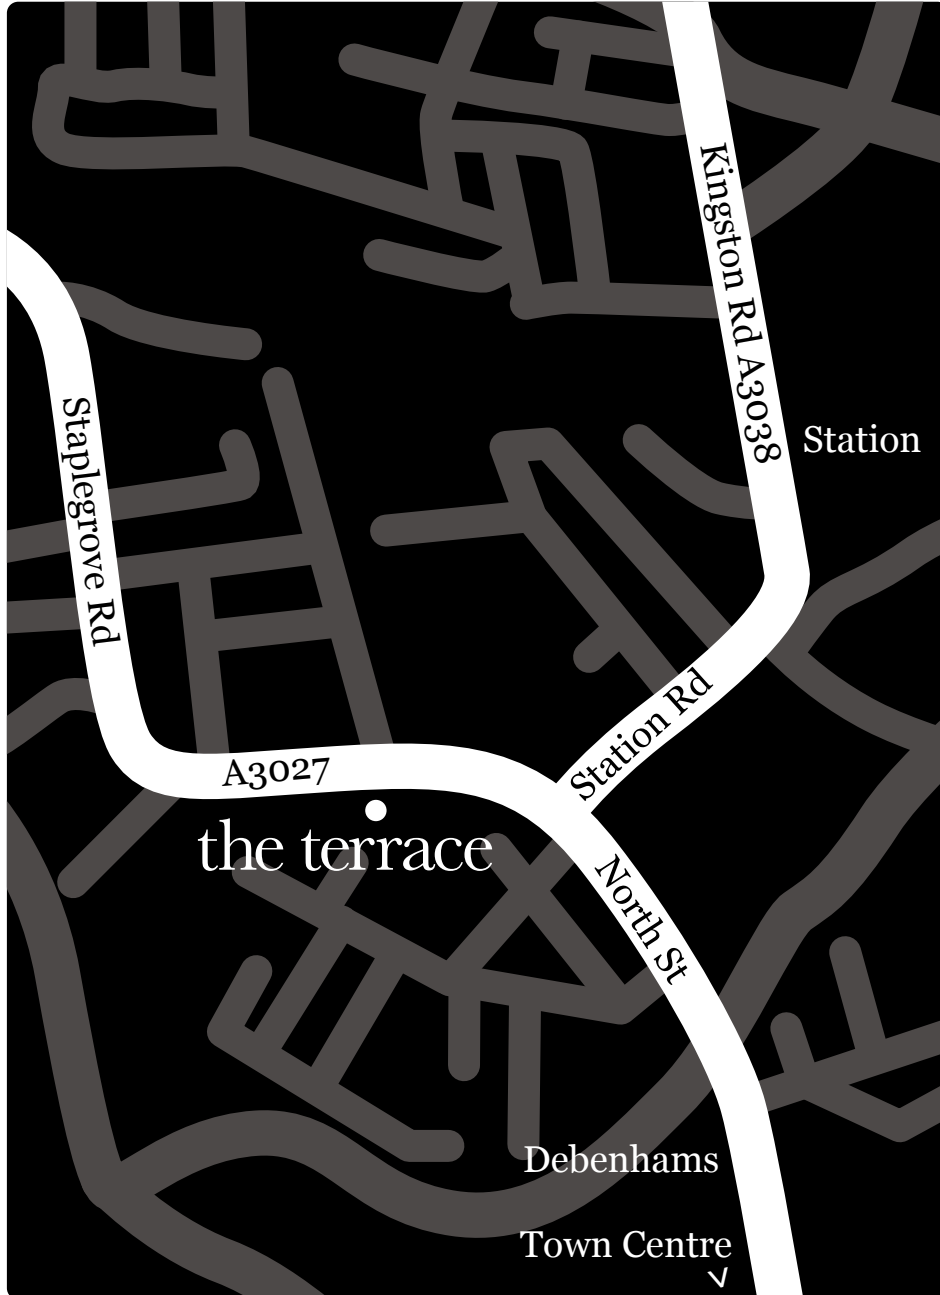

map

The Terrace
35 Staplegrove Road
Taunton
Somerset
TA1 1DG

01823 338968